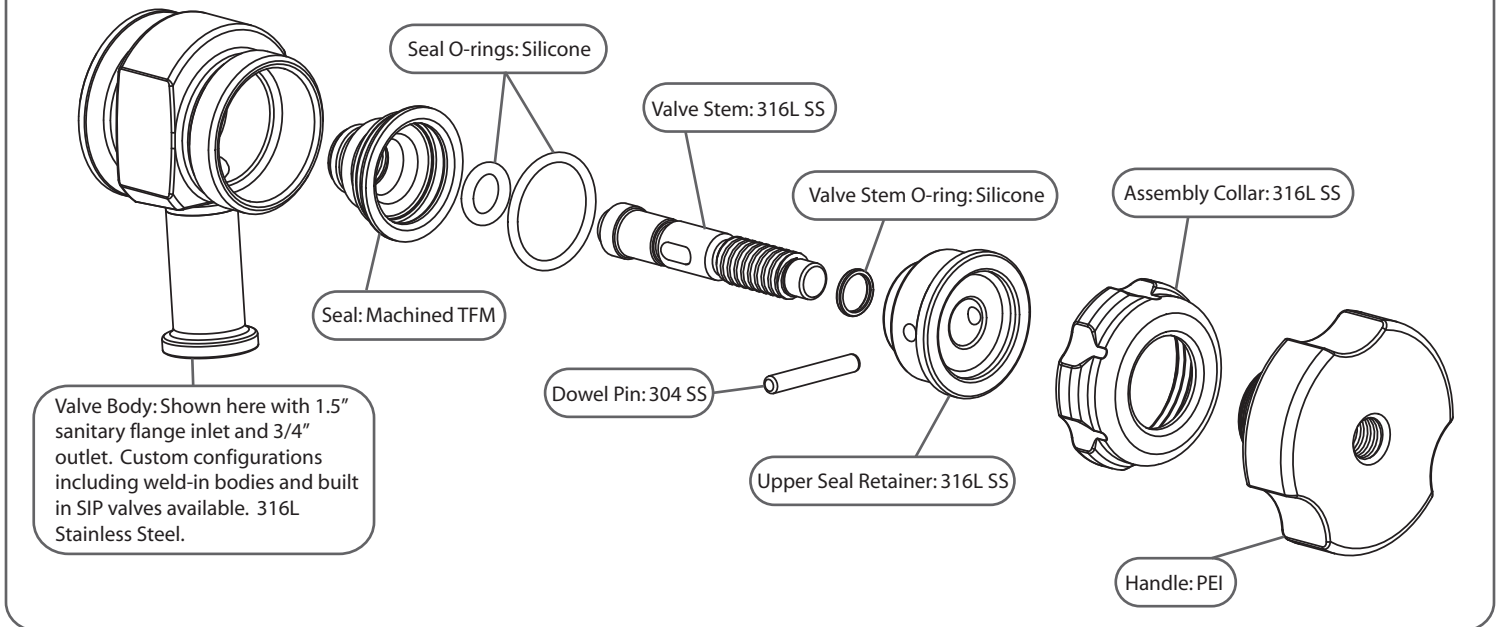

BDV: Bio Drain Valve

Parts Diagram:

Weld in tank bottom example:

For questions on configuration options and detailed specifications please contact BioWorks! LLC.