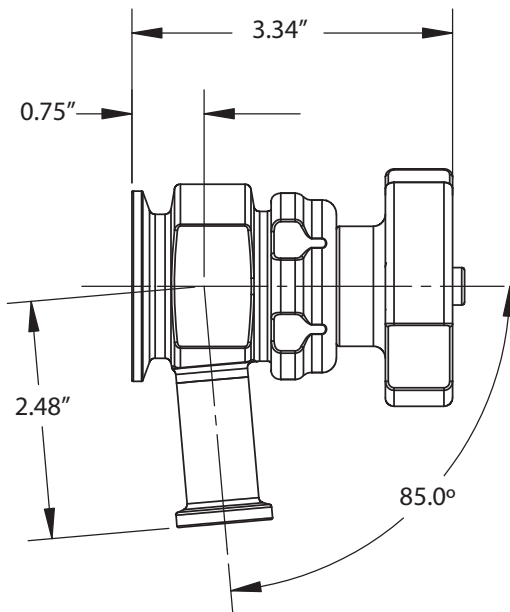

BDV: Bio Drain Valve

Parts Diagram:

Weld in tank bottom example:

For questions on configuration options and detailed specifications please contact BioWorks! LLC.