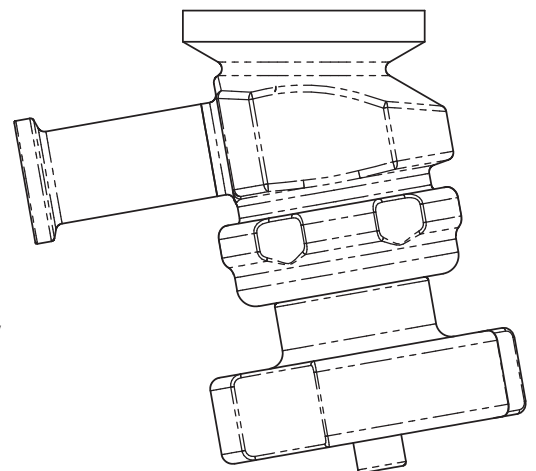

BDV: Bio Drain Valve

Parts Diagram:

Weld in tank bottom example:

For questions on configuration options and detailed specifications please contact BioWorks! LLC.